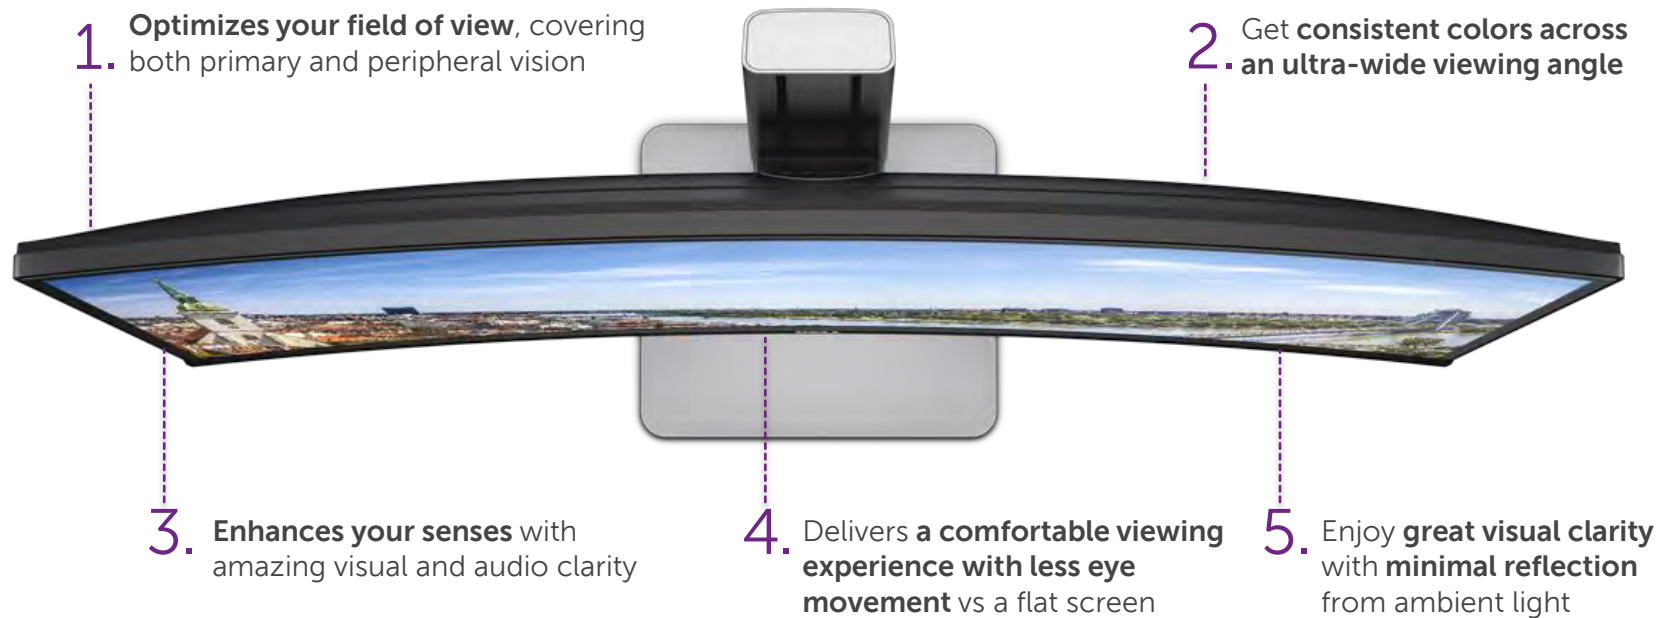

Dell UltraSharp 34 Curved Monitor | U3415W

Performance ahead of the curve

Enter a new dimension of multi-tasking with an immersive, panoramic curved screen that surrounds your senses with amazingly detailed edge-to-edge WQHD imagery and crystal clear sound.

Reviewers' Guide
Ad#A14000545

All about the curve

At 34-inch and a 21:9 aspect ratio, the Dell UltraSharp 34 Monitor is the ideal size for a curved screen.

See, feel and live every moment

Welcome to the brand new world of curve

Truly immersive

With a field of view that enlists both your primary and peripheral fields of vision, the 34-inch 21:9 curved screen provides an amazing, in-the-action experience.

Comfortable viewing

Increase viewing comfort with a more uniform focal distance across the screen. This means that with a curved screen, you won't move your eyes as much as a flat screen monitor.

Clearly vibrant

Experience an amazingly clear viewing experience with 3440 x 1440 resolution, and a high pixel per inch of 109. Colors are vivid and vibrant with over one billion colors and a wide 99% sRGB color gamut.