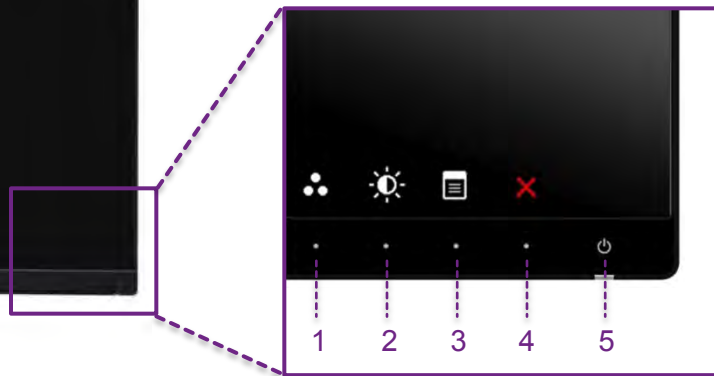

- ④ Exit
- ⑤ Power (with power light indicator)

Front view

Front panel controls

U3415W Back view

- 1 VESA mounting holes (100mm x 100mm – behind attached VESA cover)
- 2 Regulatory label
- 3 Stand release button
- 4 Security lock slot
- 5 Barcode serial number label
- 6 USB charging port
- 7 Cable management slot

Back view

Back view with stand

U3415W
Side view

U3415W Bottom view

- 1 AC power cord connector
- 2 MHL port connector
- 3 HDMI port connector
- 4 DisplayPort-in connector
- 5 Mini-DisplayPort in connector
- 6 DisplayPort out (MST) connector
- 7 Audio-line out
- 8 USB upstream ports
- 9 USB downstream ports
- 10 Stand lock feature