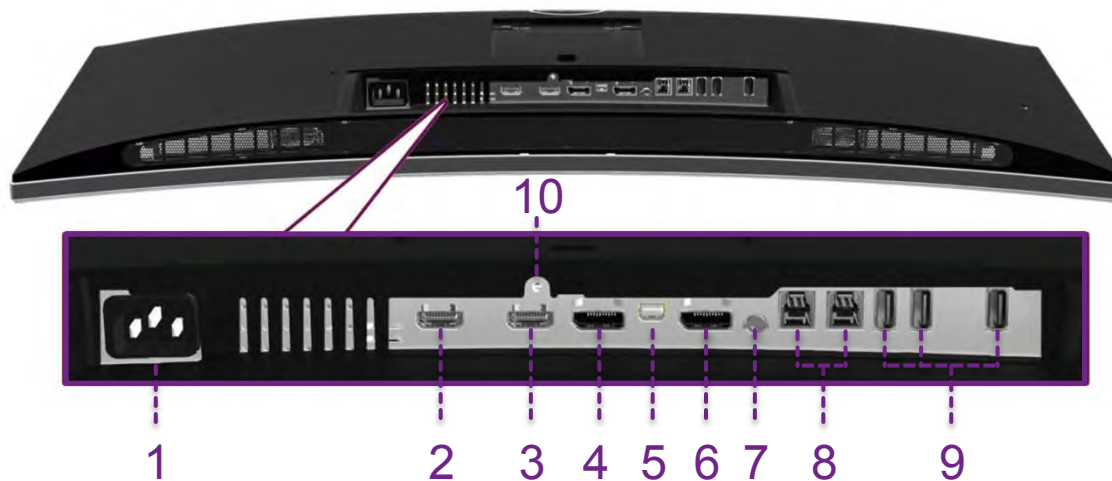

- ④ Exit
- ⑤ Power (with power light indicator)

Front view

Front panel controls

U3415W Back view

- 1 VESA mounting holes (100mm x 100mm – behind attached VESA cover)
- 2 Regulatory label
- 3 Stand release button
- 4 Security lock slot
- 5 Barcode serial number label
- 6 USB charging port
- 7 Cable management slot

Back view

Back view with stand

U3415W
Side view

U3415W Bottom view

- 1 AC power cord connector
- 2 MHL port connector
- 3 HDMI port connector
- 4 DisplayPort-in connector
- 5 Mini-DisplayPort in connector
- 6 DisplayPort out (MST) connector
- 7 Audio-line out
- 8 USB upstream ports
- 9 USB downstream ports
- 10 Stand lock feature