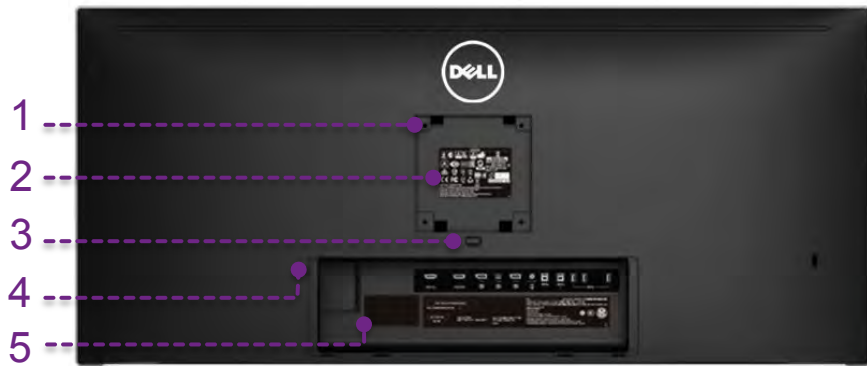

- ④ Exit
- ⑤ Power (with power light indicator)

Front view

Front panel controls

U3415W Back view

- 1 VESA mounting holes (100mm x 100mm – behind attached VESA cover)
- 2 Regulatory label
- 3 Stand release button
- 4 Security lock slot
- 5 Barcode serial number label
- 6 USB charging port
- 7 Cable management slot

Back view

Back view with stand

U3415W
Side view

U3415W Bottom view

- 1 AC power cord connector
- 2 MHL port connector
- 3 HDMI port connector
- 4 DisplayPort-in connector
- 5 Mini-DisplayPort in connector
- 6 DisplayPort out (MST) connector
- 7 Audio-line out
- 8 USB upstream ports
- 9 USB downstream ports
- 10 Stand lock feature